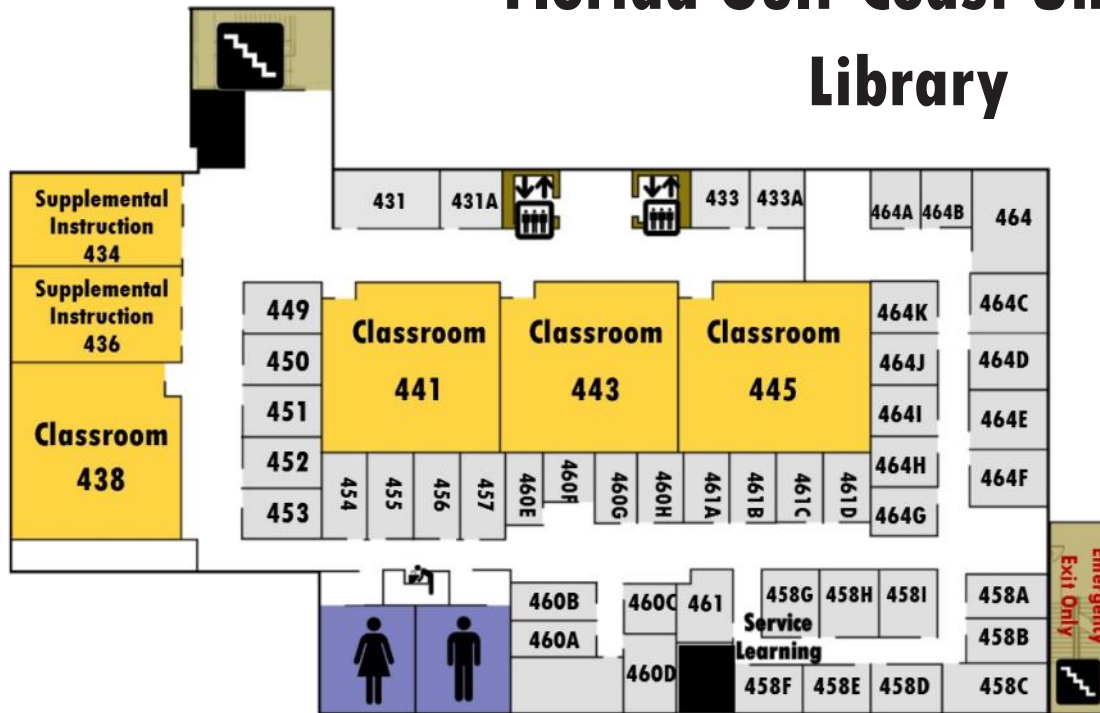

**Library West**

**KEY**

- |   |  |
|---|--|
|  Help Desks        |  Offices            |
|  Group Study Rooms |  Stairs             |
|  Classrooms        |  Elevator           |
|  Restrooms         |  Drinking Fountain  |
|   |  Accessible Seating |

# Florida Gulf Coast University Library

**KEY**

	Help Desks		Offices
	Group Study Rooms		Stairs
	Classrooms		Elevator
	Restrooms		Drinking Fountain