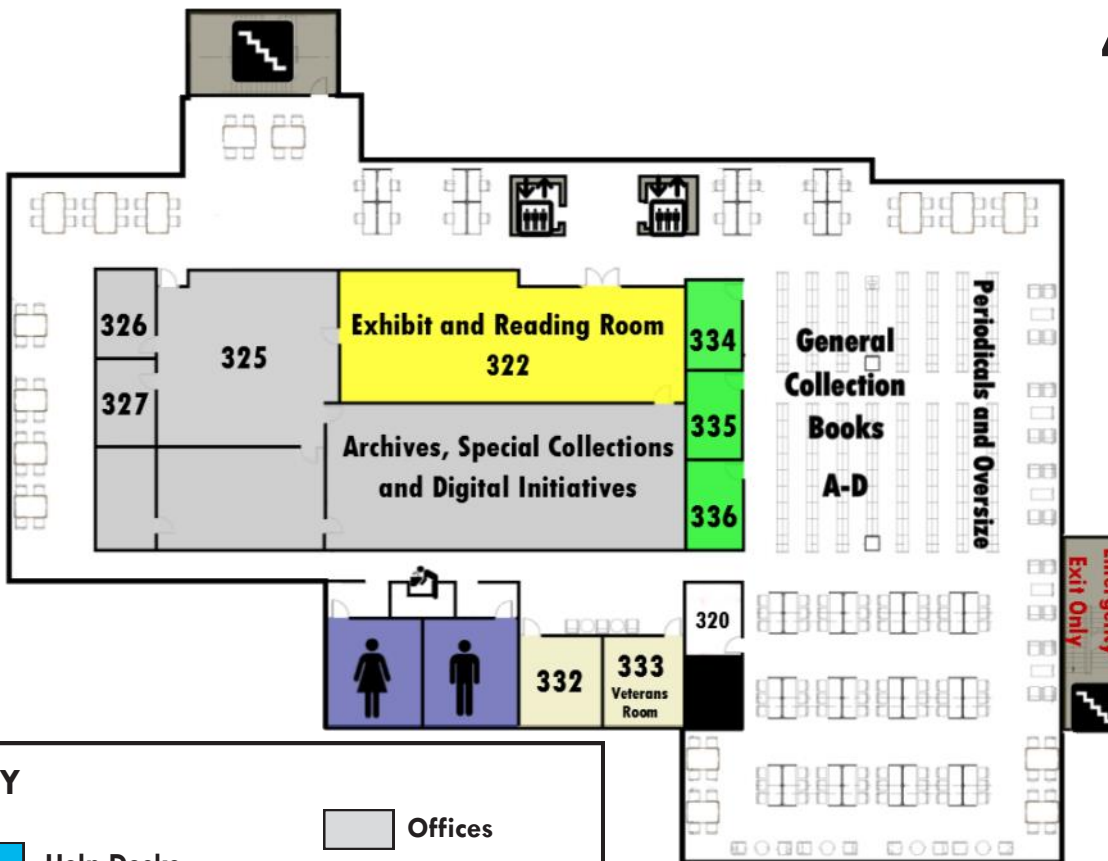

**Library West**

**KEY**

- |   |  |
|---|--|
|  Help Desks        |  Offices            |
|  Group Study Rooms |  Stairs             |
|  Classrooms        |  Elevator           |
|  Restrooms         |  Drinking Fountain  |
|   |  Accessible Seating |

# Florida Gulf Coast University Library

**KEY**

	Help Desks		Offices
	Group Study Rooms		Stairs
	Classrooms		Elevator
	Restrooms		Drinking Fountain