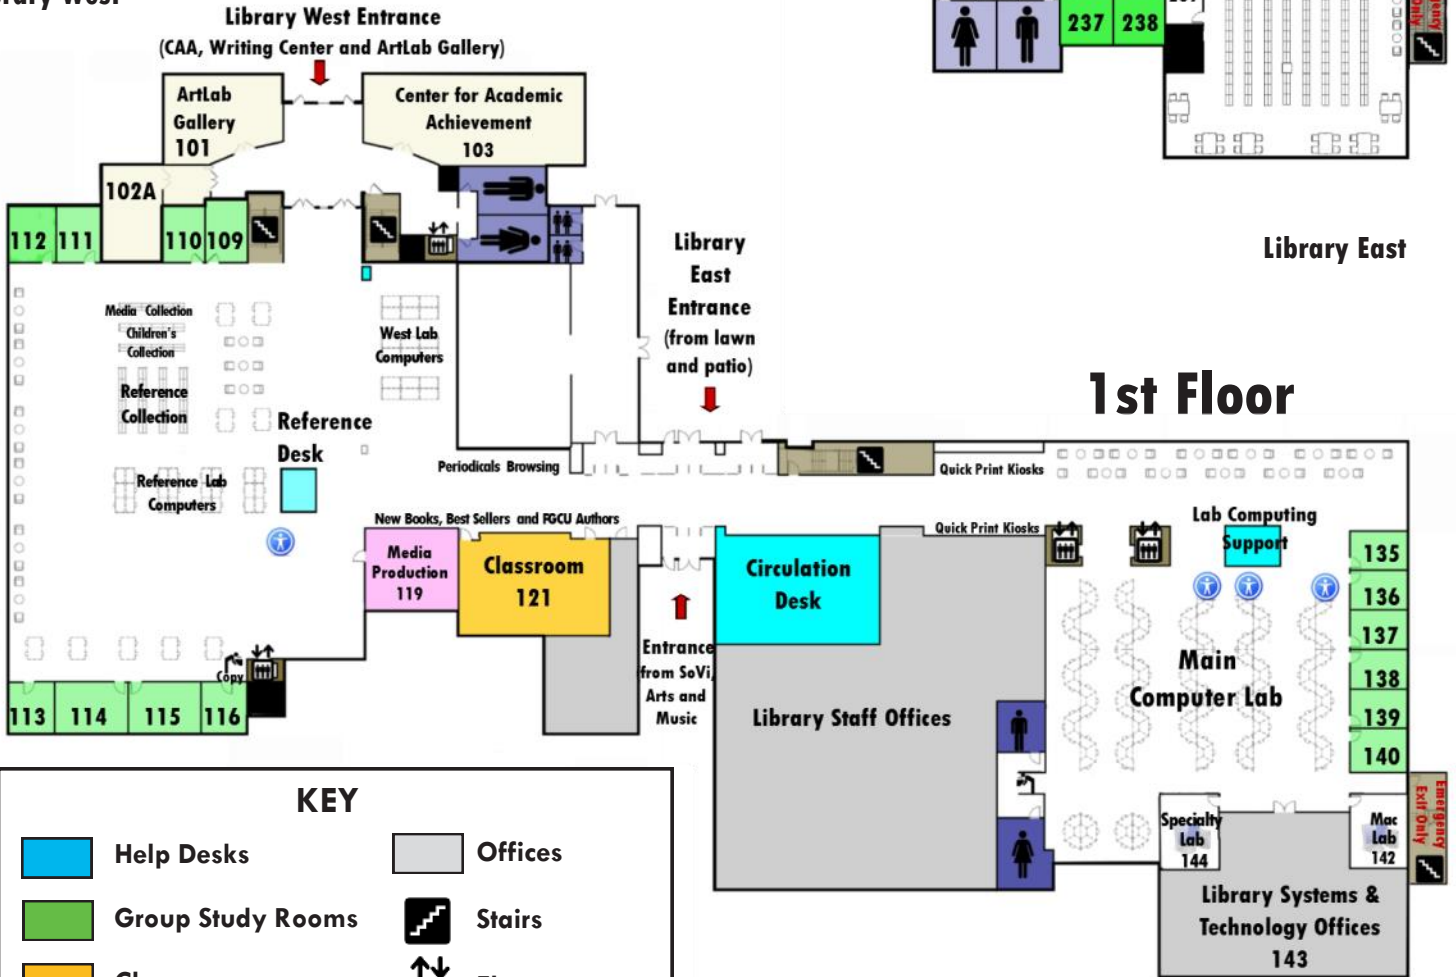

**Library West**

**KEY**

- |   |  |
|---|--|
|  Help Desks        |  Offices            |
|  Group Study Rooms |  Stairs             |
|  Classrooms        |  Elevator           |
|  Restrooms         |  Drinking Fountain  |
|   |  Accessible Seating |

# Florida Gulf Coast University Library

**KEY**

	Help Desks		Offices
	Group Study Rooms		Stairs
	Classrooms		Elevator
	Restrooms		Drinking Fountain