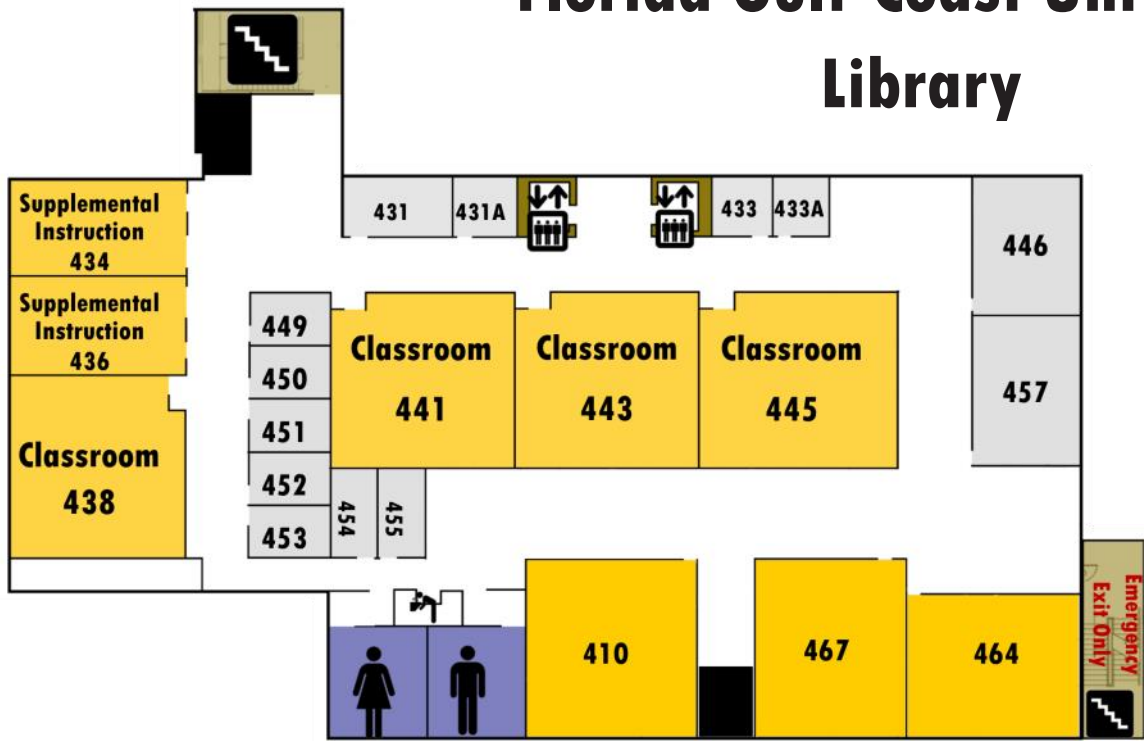

KEY

	Help Desks		Offices
	Group Study Rooms		Stairs
	Classrooms		Elevator
	Restrooms		Drinking Fountain
	Accessible Seating		

Florida Gulf Coast University Library

Florida Gulf Coast University Library

4th Floor

3rd Floor

KEY

	Help Desks		Offices
	Group Study Rooms		Stairs
	Classrooms		Elevator
	Restrooms		Drinking Fountain