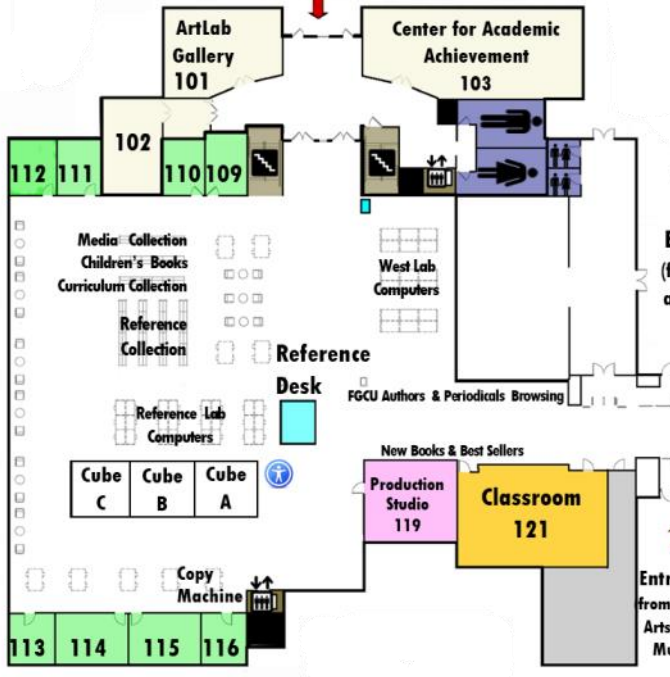

To access 201 & 202, use stairs/elevator from first floor, Library West Entrance foyer.

**Library West**

**Library West Entrance**  
(CAA, Writing Center and ArtLab Gallery)

**Library East Entrance**  
(from lawn and patio)

**1st Floor**

**KEY**

	Help Desks		Offices
	Group Study Rooms		Stairs
	Classrooms		Elevator
	Restrooms		Drinking Fountain
	Accessible Seating		

# Florida Gulf Coast University Library

**4th Floor**

**3rd Floor**

**KEY**

	Help Desks		Offices
	Group Study Rooms		Stairs
	Classrooms		Elevator
	Restrooms		Drinking Fountain