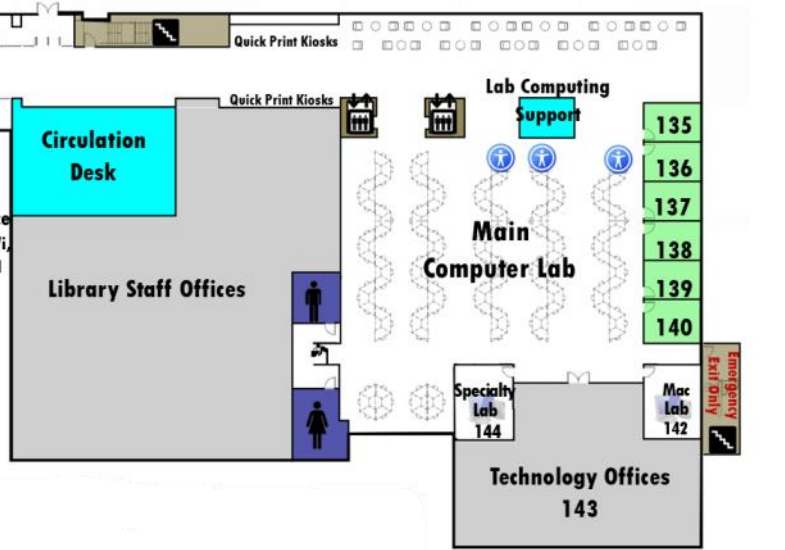

To access 201 & 202, use stairs/elevator from first floor, Library West Entrance foyer.

**Library West**

**Library West Entrance**  
(CAA, Writing Center and ArtLab Gallery)

**Library East Entrance**  
(from lawn and patio)

**1st Floor**

**KEY**

	Help Desks		Offices
	Group Study Rooms		Stairs
	Classrooms		Elevator
	Restrooms		Drinking Fountain
	Accessible Seating		

# Florida Gulf Coast University Library

**4th Floor**

**3rd Floor**

**KEY**

	Help Desks		Offices
	Group Study Rooms		Stairs
	Classrooms		Elevator
	Restrooms		Drinking Fountain