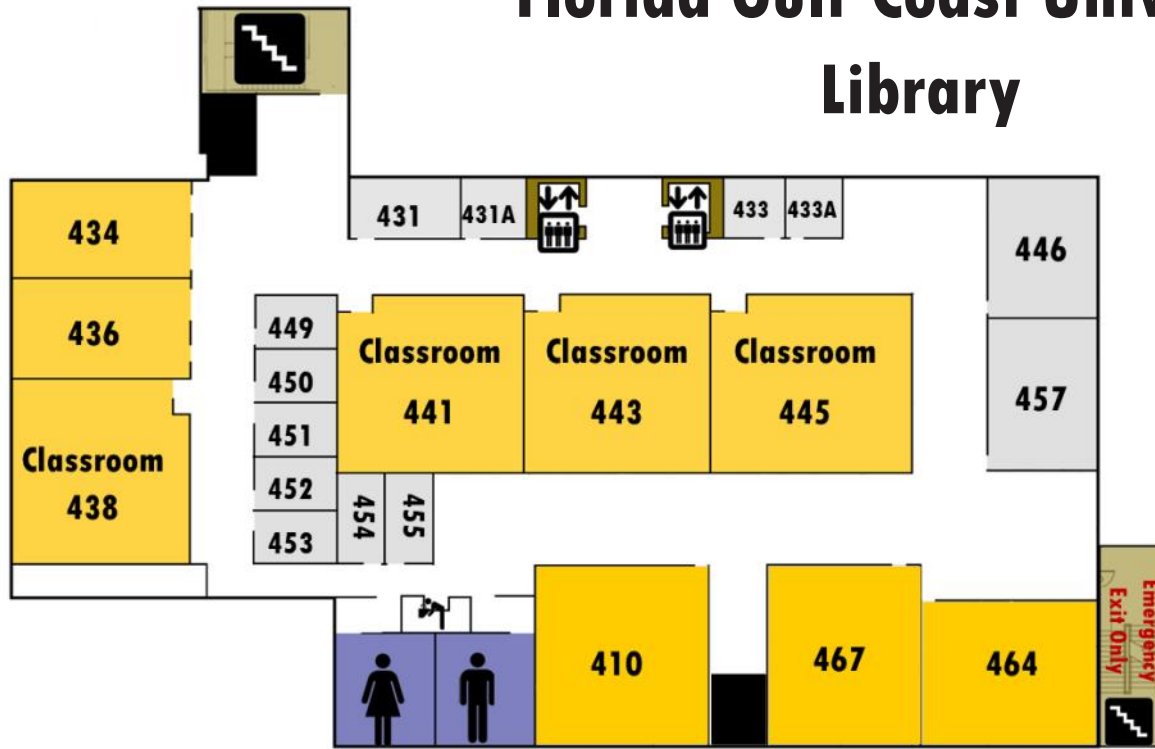

**1st Floor**

**KEY**

	Help Desks		Offices
	Group Study Rooms		Stairs
	Classrooms		Elevator
	Restrooms		Drinking Fountain
	Accessible Seating		

# Florida Gulf Coast University Library

**4th Floor**

**3rd Floor**

**KEY**

	Help Desks		Offices
	Group Study Rooms		Stairs
	Classrooms		Elevator
	Restrooms		Drinking Fountain