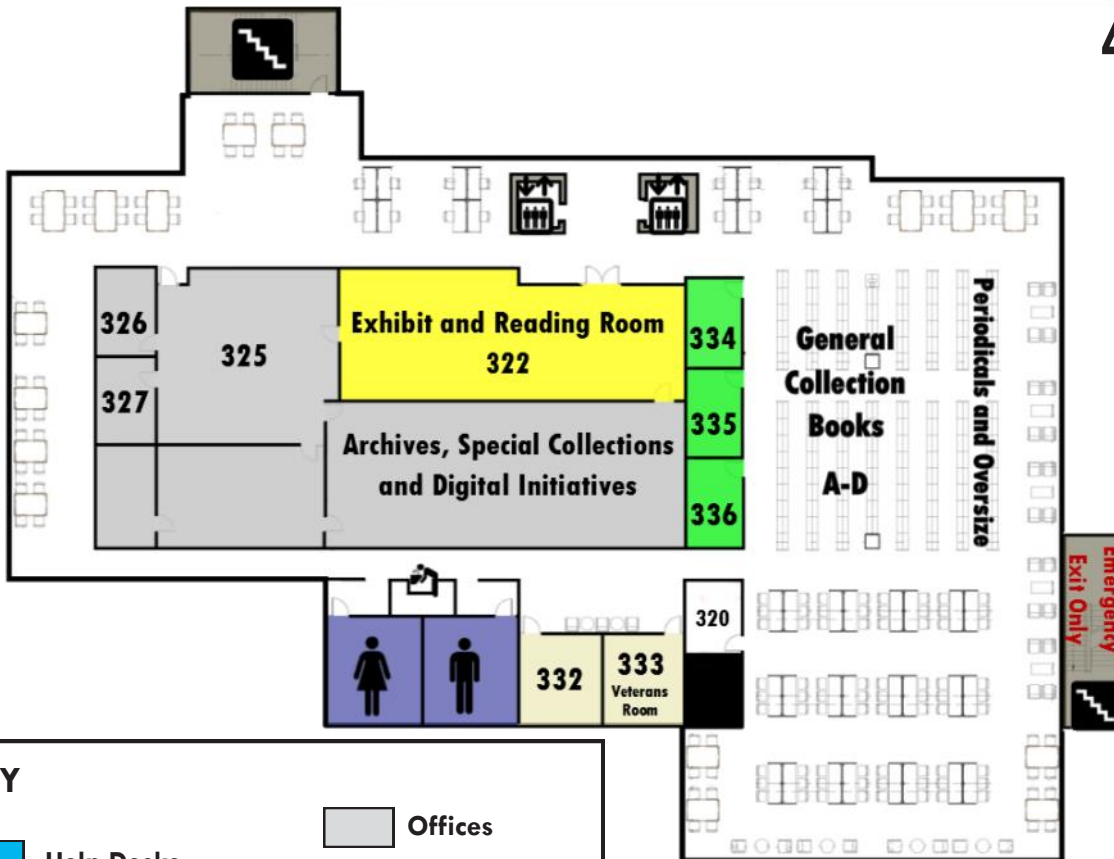

To access 201 & 202, use stairs/elevator from first floor, Library West Entrance foyer.

**Library West**

**Library West Entrance**  
(CAA, Writing Center and ArtLab Gallery)

**Library East Entrance**  
(from lawn and patio)

**1st Floor**

**KEY**

	Help Desks		Offices
	Group Study Rooms		Stairs
	Classrooms		Elevator
	Restrooms		Drinking Fountain
	Accessible Seating		

# Florida Gulf Coast University Library

**4th Floor**

**3rd Floor**

**KEY**

	Help Desks		Offices
	Group Study Rooms		Stairs
	Classrooms		Elevator
	Restrooms		Drinking Fountain